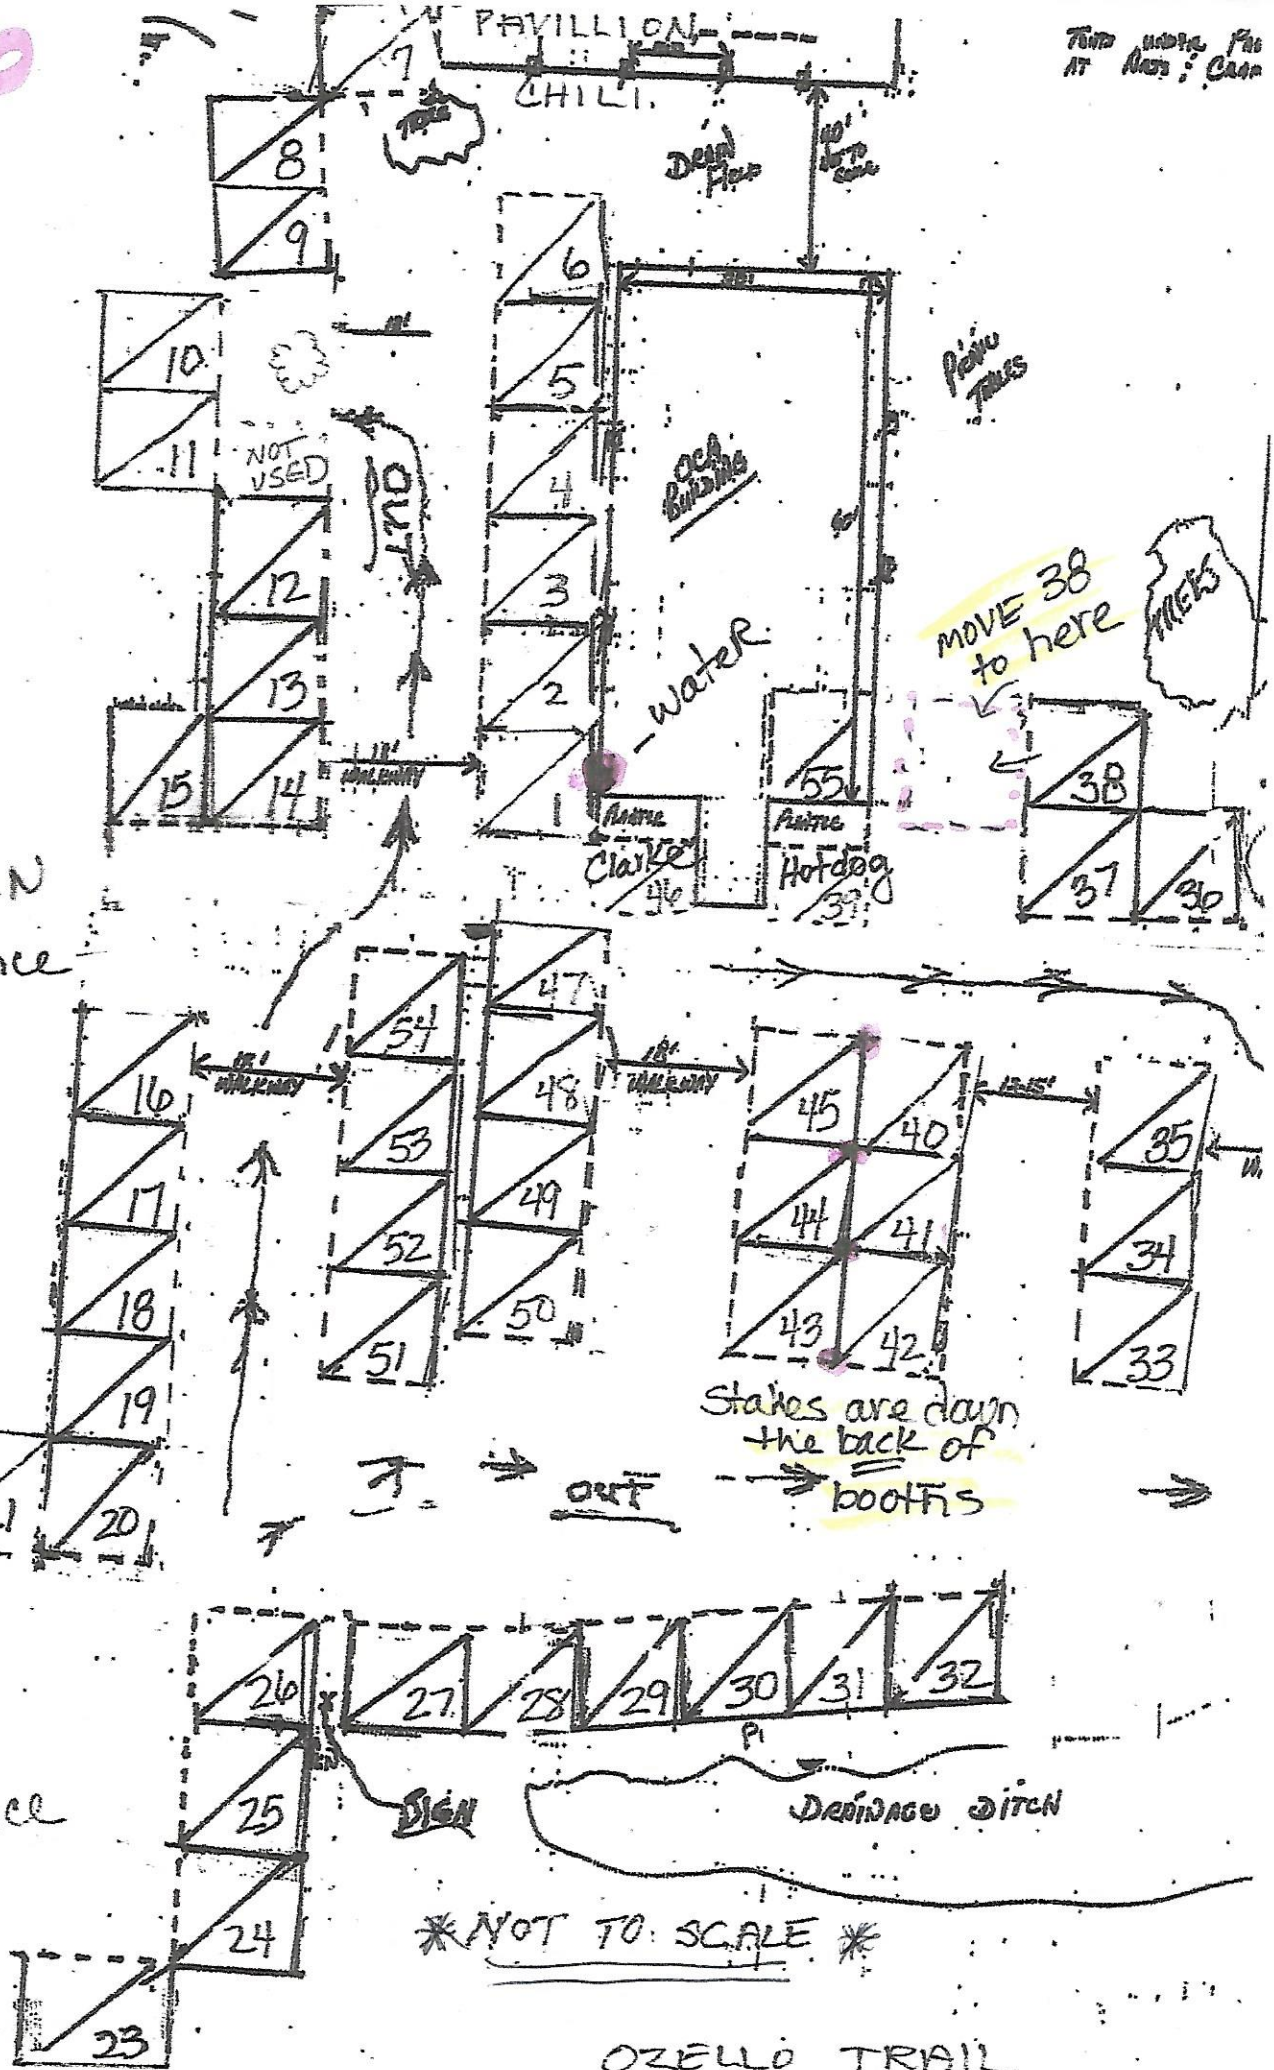

Setup Sheet

2/2018

Time: 11:00 AM - 5:00 PM
AT: Area: Camp

PARKING ENTRANCE

MAIN Entrance

Vendor Entrance

NOT TO SCALE

OZELLO TRAIL